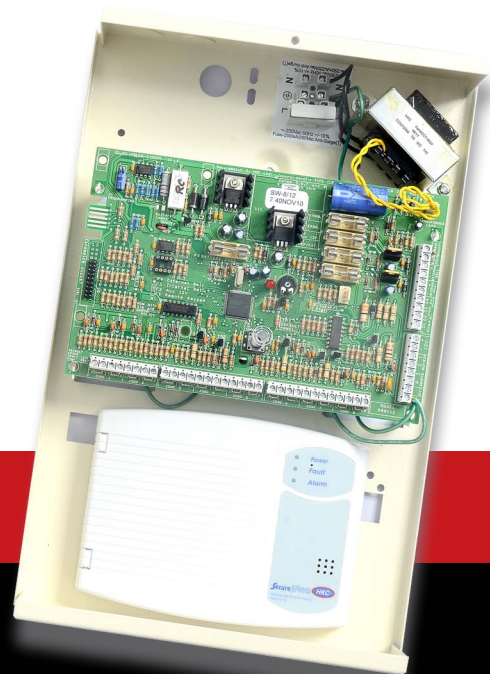

SW-812/SW-16120

Wired Control Panels

Cost-effective and reliable, our range of *SecureWatch* Control Panels provides the security and reassurance you need in a top quality intruder alarm system. This range covers all domestic, commercial and industrial applications.

SecureWatch products are manufactured to the highest standards to ensure consistent quality and reliability.

- SW-812: comes with 8 on-board zones
- SW-1212: comes with 8 on-board zones plus a 4-zone expander
- SW-16120: comes with 8 on-board zones plus an 8-zone expander
- SW-812/1212: 12 wired zones, fully expanded
- SW-16120: 120 wired zones, fully expanded
- SW-16120: 8-way block system with 1 common area
- SW-812/1212: 4 keypads & 1 expander
- SW-16120: 8 keypads & 14 expanders
- SW-812/1212: 48 wired zones (with ID sensors/modules)
- SW-16120: 156 wired zones (with ID sensors/modules)
- SW-812/1212: 4 Users (7 *SmartLink7* remote users)
- SW-16120: 64 Users (7 *SmartLink7* remote users)
- SW-812/1212: Up to 44 programmable outputs
- SW-16120: Up to 156 programmable outputs
- SW-812/1212: 250 event engineer log
- SW-16120: 500 event engineer log
- Plug-on PSTN digi with SMS
- GSM unit available
- Mains: 230Vac +/- 10%, 50Hz
- Output: 13.7Vdc +/- 5%
- Current Consumption: 75mA
- Current: 800mA
- Temperature: -10 to +40°C
- Weight: 3,300g
- Size: 360mm x 236mm x 86mm
- EN 50131-1 Grade 2
- Environmental Class II

SecureWatch

Safe & Secure

Thank you for considering HKC products for your security system.

For further information in relation to any of our products, please contact us at:

HKC Ltd.

Parkway Business Centre, Ballymount,
Dublin 24, Ireland.
T: 353 1 456 7007
F: 353 1 456 8332
E: sales@hkc.ie

HKC Ltd.

Unit 4D, Junction of Princess Street/Lomax Street,
Rochdale,
Lancashire
OL12 0HA
T: 44 1706 345324

or visit us at www.hkc.ie

UK Technical Support: 0800 111 4599

www.hkc.ie