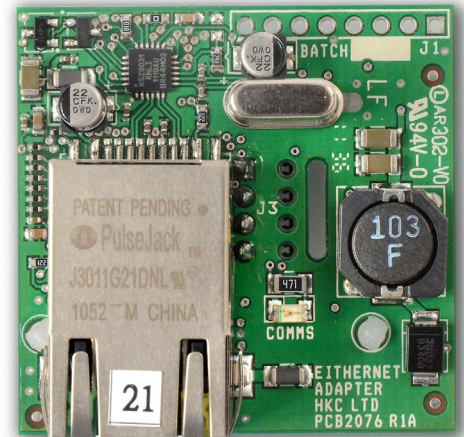

Ethernet

Ethernet Adapter Card

Now you can connect your HKC panel to the internet with the Ethernet Adapter Card.

Easy to program - plug and play for most networks.

Supports both static and dynamic IP addresses.

- Plugs directly onto *Quantum 70* panel
(*version 3.0 or higher panel software required*)
- Plugs directly onto *SW-1070* panel
(*version 3.0 or higher panel software required*)
- Remotely communicates to *SmartLink700* via the *SecureComm* service
- Control your system via the internet
- Comes with the highest level of encryption
- Can be configured to support all EN 50136-1 ATS configurations including S6/D4

- Current: 30mA
- Temperature: -10 to +40°C
- Weight: 20g
- Size: 41mm x 40mm x 23mm
- EN 50136-1-7
- Environmental Class II

Safe & Secure

SecureWave
868MHz Radio

Thank you for considering HKC products for your security system.