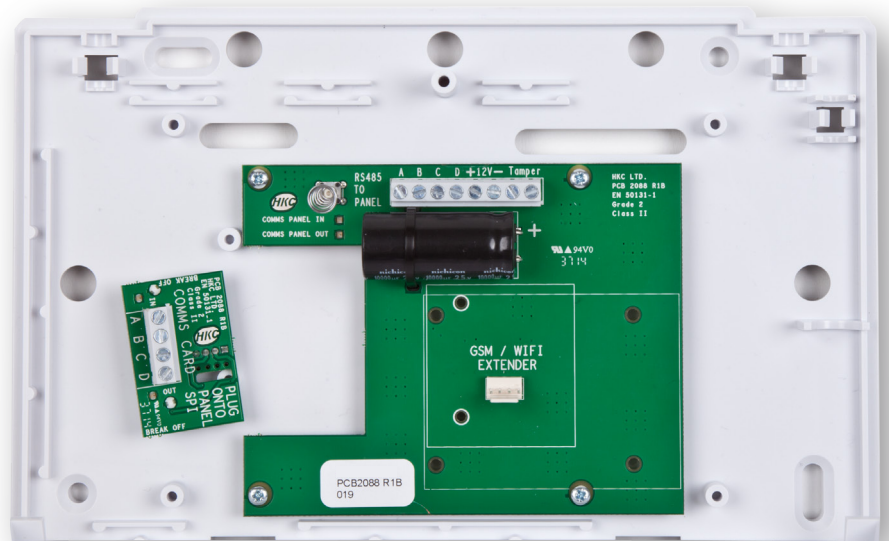

GSM-WiFi Ext

GSM-WiFi Extender

The **GSM-WiFi Ext** can be used if you have a **GSM-SC**, **GSM-Q** or **WiFi-Card** and need to locate it away from the main panel for better signal strength.

- Voltage: 10Vdc to 15Vdc
- Current: 3.5mA + end device current
- **SW-1070** cable run: 50m
- **Quantum 70** cable run: 15m
- Weight: 440g
- Size: 236 x 166 x 42mm
- EN 50131-1: Grade 2, Class II