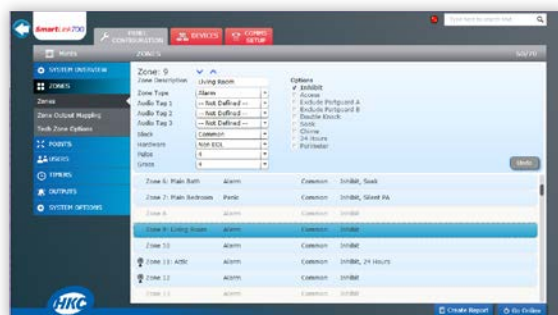

SmartLink 700

Upload Download Tool for PC

SmartLink700 is an easy to use PC application that allows installers to access installations remotely and carry out programming and diagnostic functions. This software is available at www.hkcsecurity.com.

Note; registration required. Please contact the HKC Ltd. sales team for details.

Features:

- Easy configuration of Quantum70, SW-1070 and SW-20140 panels
- Doubles up as a site management tool
- Remote connectivity via DTV / GSM-Q/ LAN Card
- Local connectivity via USB lead or serial port
- Auto-detects panel software version and offers to upgrade it
- Easy to read layout
- Can interface with panel through a virtual keypad
- Operating System: Windows 7 or higher
- CPU: 1GHz or higher
- RAM: 3GB or higher
- Internet Access: Required during initial installation and software upgrading
- Direct Connect: USB standard A to mini B cable
- RS Part No. 656-3939 or equivalent also via panel's serial port using HKC Part No. SW-RPC
- Video Graphics: 1024 x 768 or better