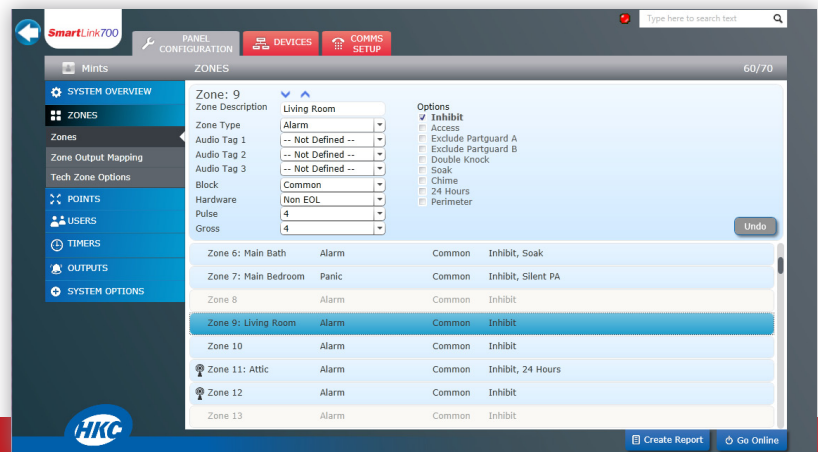

SmartLink700

Upload Download Tool for PC

SmartLink700 is an easy to use PC application that allows installers to access installations remotely and carry out programming and diagnostic functions. This software is available at www.hkcsecurity.com.

Note; registration required. Please contact the HKC Ltd. sales team for details.

- Easy configuration of *Quantum70*, *SW-1070* and *SW-20140* panels
- Operating System: *Windows 7* or higher
- Doubles up as a site management tool
- CPU: 1GHz or higher
- Remote connectivity via DTV / GSM-Q / LAN Card
  Local connectivity via USB lead or serial port
- RAM: 3GB or higher
- Auto-detects panel software version and offers to upgrade it
- Internet Access: Required during initial installation and software upgrading
- Easy to read layout
- Direct Connect: USB standard A to mini B cable *RS Part No. 656-3939* or equivalent also via panel's serial port using *HKC Part No. SW-RPC*
- Can interface with panel through a virtual keypad
- Video Graphics: 1024 x 768 or better

www.hkcsecurity.com

Safe & Secure

Security