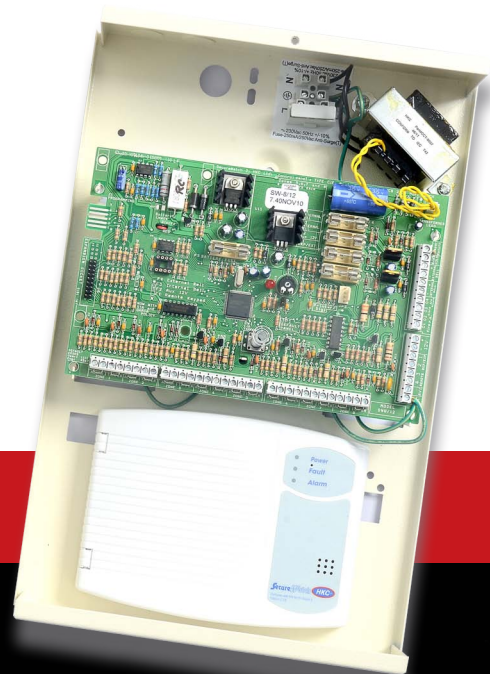

SW-812/SW-16120

Wired Control Panels

Cost-effective and reliable, our range of *SecureWatch* Control Panels provides the security and reassurance you need in a top quality intruder alarm system. This range covers all domestic, commercial and industrial applications.

SecureWatch products are manufactured to the highest standards to ensure consistent quality and reliability.

- SW-812: comes with 8 on-board zones
- SW-1212: comes with 8 on-board zones plus a 4-zone expander
- SW-16120: comes with 8 on-board zones plus an 8-zone expander
- SW-812/1212: 12 wired zones, fully expanded
- SW-16120: 120 wired zones, fully expanded
- SW-16120: 8-way block system with 1 common area
- SW-812/1212: 4 keypads & 1 expander
- SW-16120: 8 keypads & 14 expanders
- SW-812/1212: 48 wired zones (with ID sensors/modules)
- SW-16120: 156 wired zones (with ID sensors/modules)
- SW-812/1212: 4 Users (7 *SmartLink7* remote users)
- SW-16120: 64 Users (7 *SmartLink7* remote users)
- SW-812/1212: Up to 44 programmable outputs
- SW-16120: Up to 156 programmable outputs
- SW-812/1212: 250 event engineer log
- SW-16120: 500 event engineer log
- Plug-on PSTN digi with SMS
- GSM unit available
- Mains: 230Vac +/- 10%, 50Hz
- Output: 13.7Vdc +/- 5%
- Current Consumption: 75mA
- Current: 800mA
- Temperature: -10 to +40°C
- Weight: 3,300g
- Size: 360mm x 236mm x 86mm
- EN 50131-1 Grade 2
- Environmental Class II

SecureWatch

Safe & Secure

Thank you for considering HKC products for your security system.

For further information in relation to any of our products, please contact us at:

HKC Ltd.
Parkway Business Centre, Ballymount,
Dublin 24, Ireland.
T: 353 1 456 7007
F: 353 1 456 8332
E: sales@hkc.ie

HKC Ltd.
Unit 4D, Junction of Princess Street/Lomax Street,
Rochdale,
Lancashire
OL12 0HA
T: 44 1706 345324

or visit us at www.hkc.ie

UK Technical Support: 0800 111 4599

www.hkc.ie