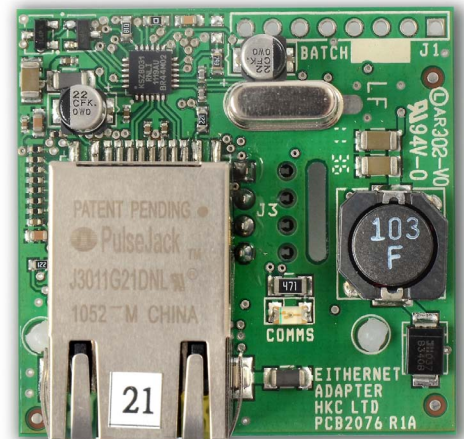

Ethernet

Ethernet Adapter Card

Now you can connect your HKC panel to the internet with the Ethernet Adapter Card.

Easy to program - plug and play for most networks.

Supports both static and dynamic IP addresses.

- Plugs directly onto *Quantum 70* panel
(*version 3.0 or higher panel software required*)
- Plugs directly onto *SW-1070* panel
(*version 3.0 or higher panel software required*)
- Remotely communicates to *SmartLink700* via the *SecureComm* service
- Control your system via the internet
- Comes with the highest level of encryption
- Can be configured to support all EN 50136-1 ATS configurations including S6/D4

- Current: 30mA
- Temperature: -10 to +40°C
- Weight: 20g
- Size: 41mm x 40mm x 23mm
- EN 50136-1-7
- Environmental Class II

Safe & Secure

SecureWave
868MHz Radio

Thank you for considering HKC products for your security system.