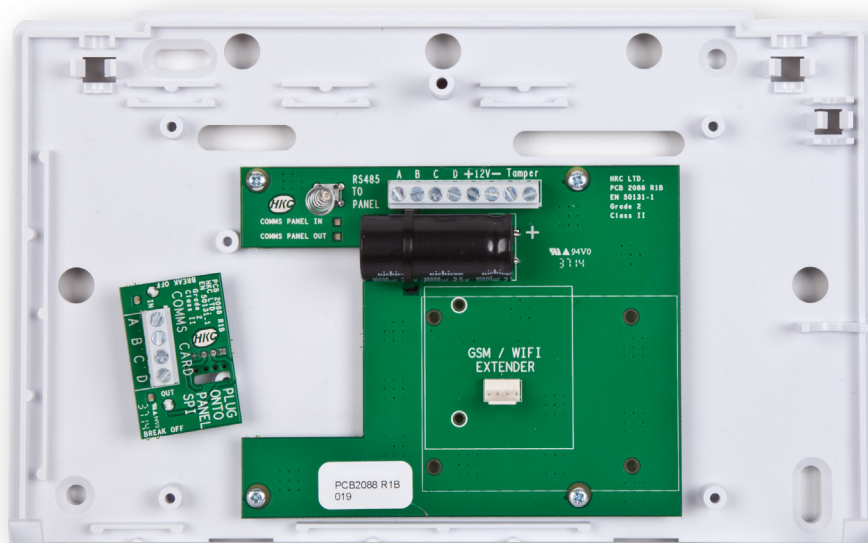

GSM-WiFi Ext

GSM-WiFi Extender

The **GSM-WiFi Ext** can be used if you have a **GSM-SC**, **GSM-Q** or **WiFi-Card** and need to locate it away from the main panel for better signal strength.

- Voltage: 10Vdc to 15Vdc
- Current: 3.5mA + end device current
- **SW-1070** cable run: 50m
- **Quantum 70** cable run: 15m
- Weight: 440g
- Size: 236 x 166 x 42mm
- EN 50131-1: Grade 2, Class II